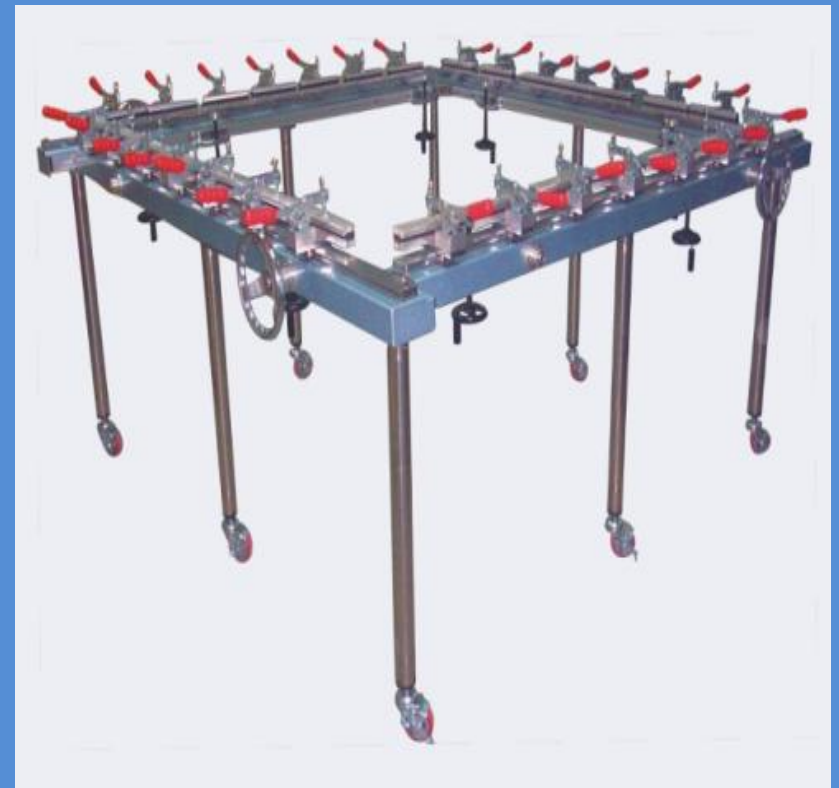

PERIPHERAL EQUIPMENTS

EXPOSURE UNIT

UV SYSTEM DRYING

PERIPHERAL EQUIPMENTS

**VACUUM DOUBLE SIDE
EXPOSURE UNIT**

**ADJUSTABLE MANUAL SCREEN
SYSTEM**

PERIPHERAL EQUIPMENTS

**ADJUSTABLE MANUAL SCREEN
STRETCHER**

DRAWER DRYING RACK

PERIPHERAL EQUIPMENTS

DRYING RACK

**AUTOMATIC HOT STAMPING
WFH-150**

PERIPHERAL EQUIPMENTS

INFRA RED DRYING MACHINE

**AUTOMATIC HOT STAMPING
WFH-180HB**

PERIPHERAL EQUIPMENTS