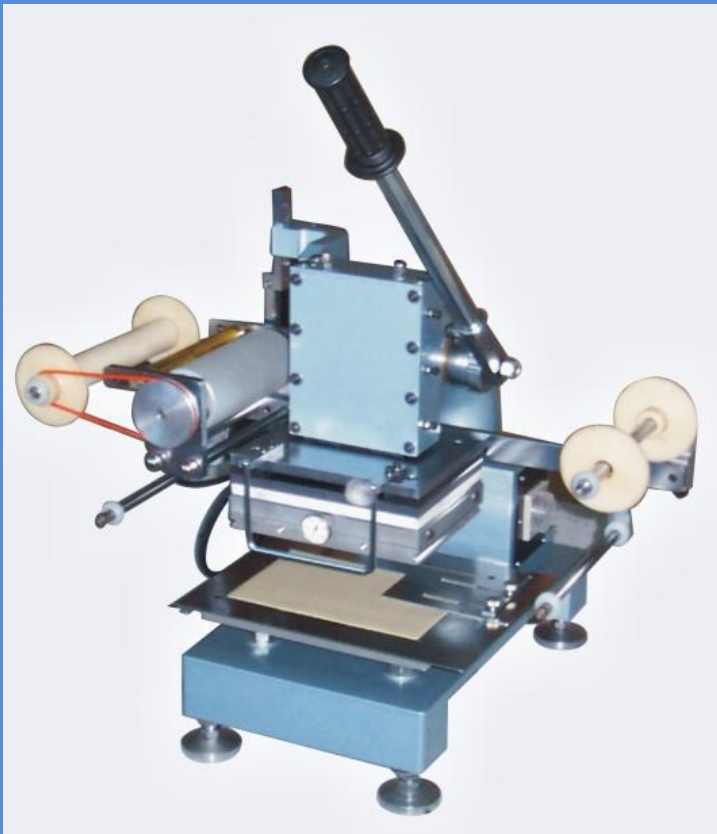

**SURFACE FLAME TREATMENT
WFH-180HB MACHINE**

OVEN

PERIPHERAL EQUIPMENTS

**AUTOMATIC HOT STAMPING
WFH-180A**

CP -3228

PERIPHERAL EQUIPMENTS

CP -3218

KP 100