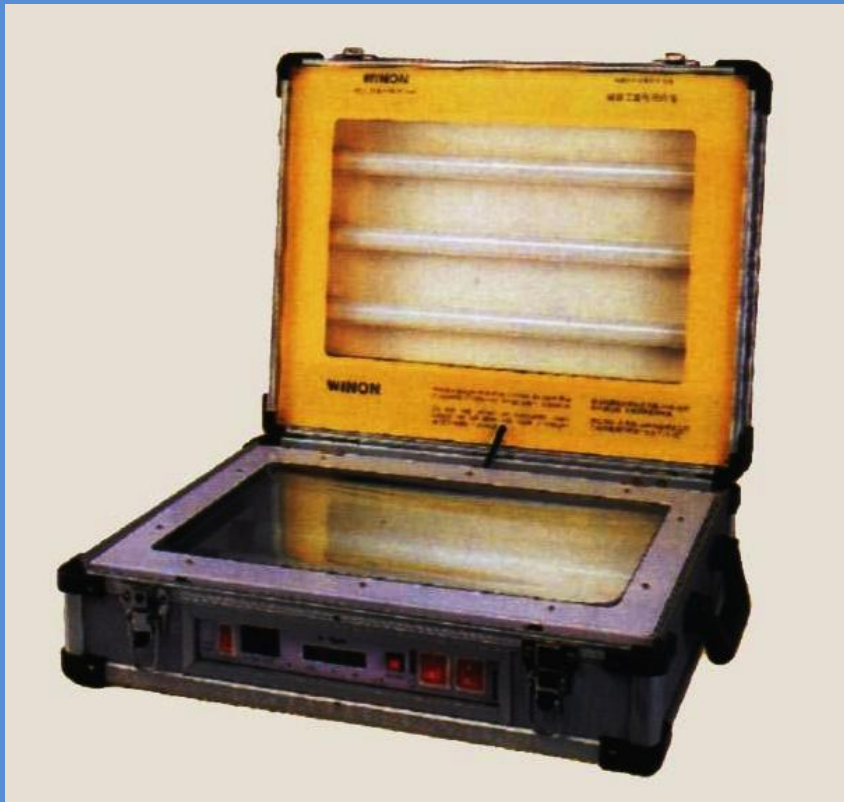

PERIPHERAL EQUIPMENTS

EXPOSURE UNIT

UV SYSTEM DRYING

PERIPHERAL EQUIPMENTS

**VACUUM DOUBLE SIDE
EXPOSURE UNIT**

**ADJUSTABLE MANUAL SCREEN
SYSTEM**

PERIPHERAL EQUIPMENTS

**ADJUSTABLE MANUAL SCREEN
STRETCHER**

DRAWER DRYING RACK

PERIPHERAL EQUIPMENTS

DRYING RACK

**AUTOMATIC HOT STAMPING
WFH-150**

PERIPHERAL EQUIPMENTS

INFRA RED DRYING MACHINE

**AUTOMATIC HOT STAMPING
WFH-180HB**

PERIPHERAL EQUIPMENTS